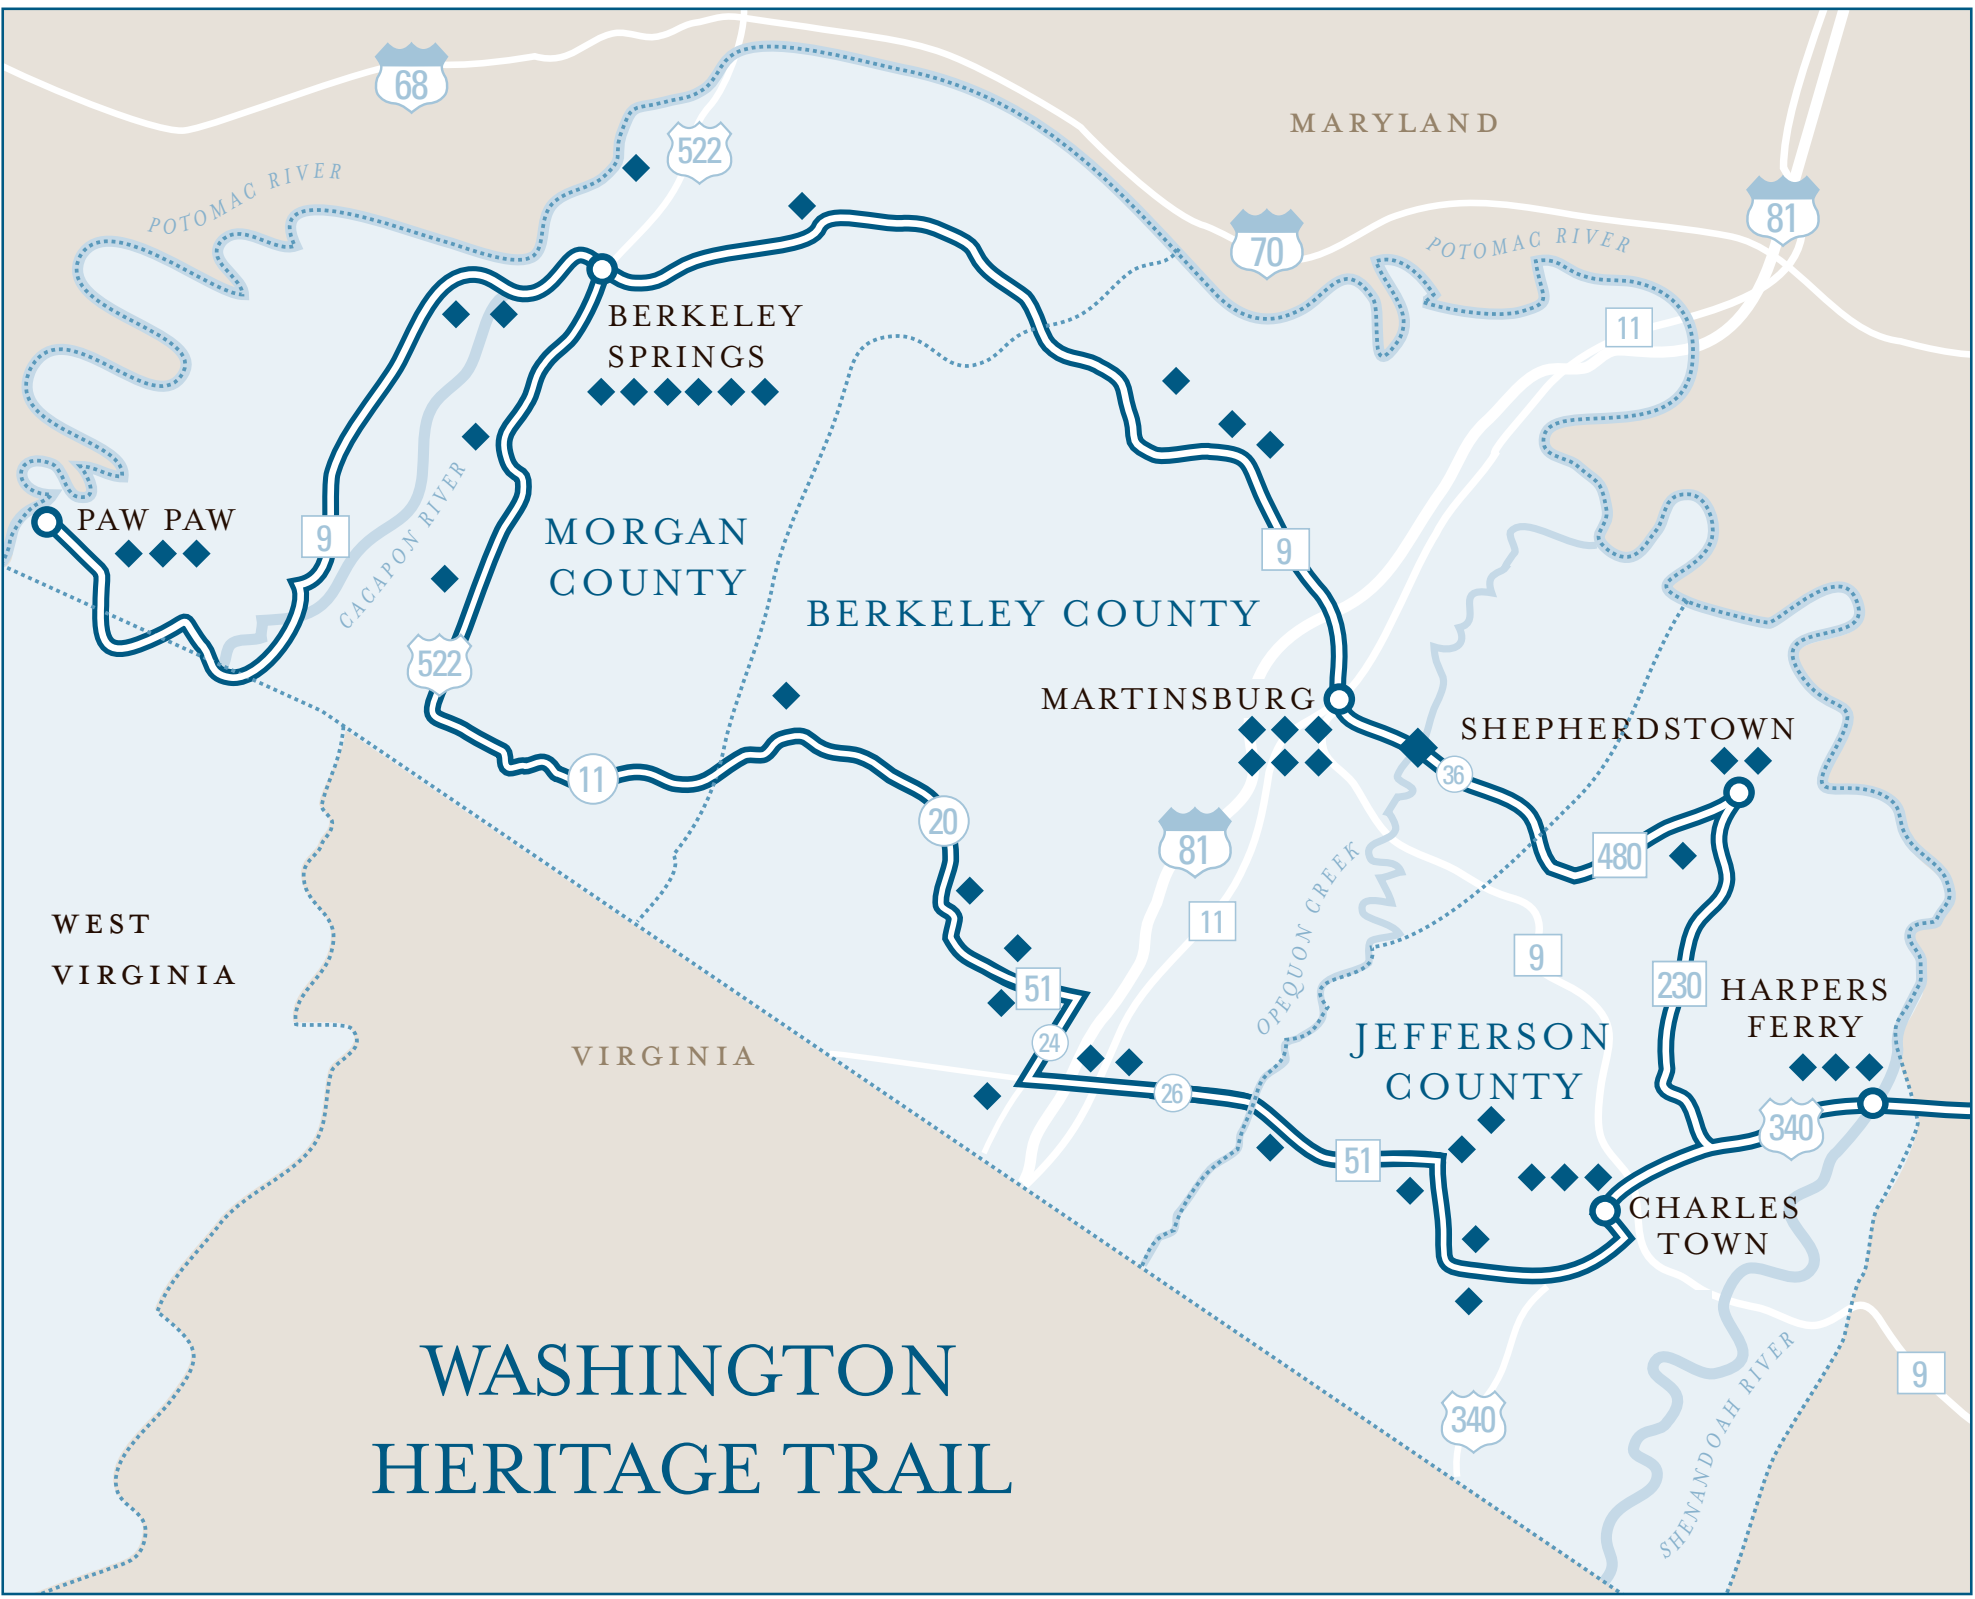

WASHINGTON HERITAGE TRAIL

MARYLAND

POTOMAC RIVER

POTOMAC RIVER

PAW PAW

BERKELEY SPRINGS

MORGAN COUNTY

BERKELEY COUNTY

MARTINSBURG

SHEPHERDSTOWN

WEST VIRGINIA

VIRGINIA

JEFFERSON COUNTY

HARPERS FERRY

CHARLES TOWN

SHENANDOAH RIVER

OPEQUON CREEK